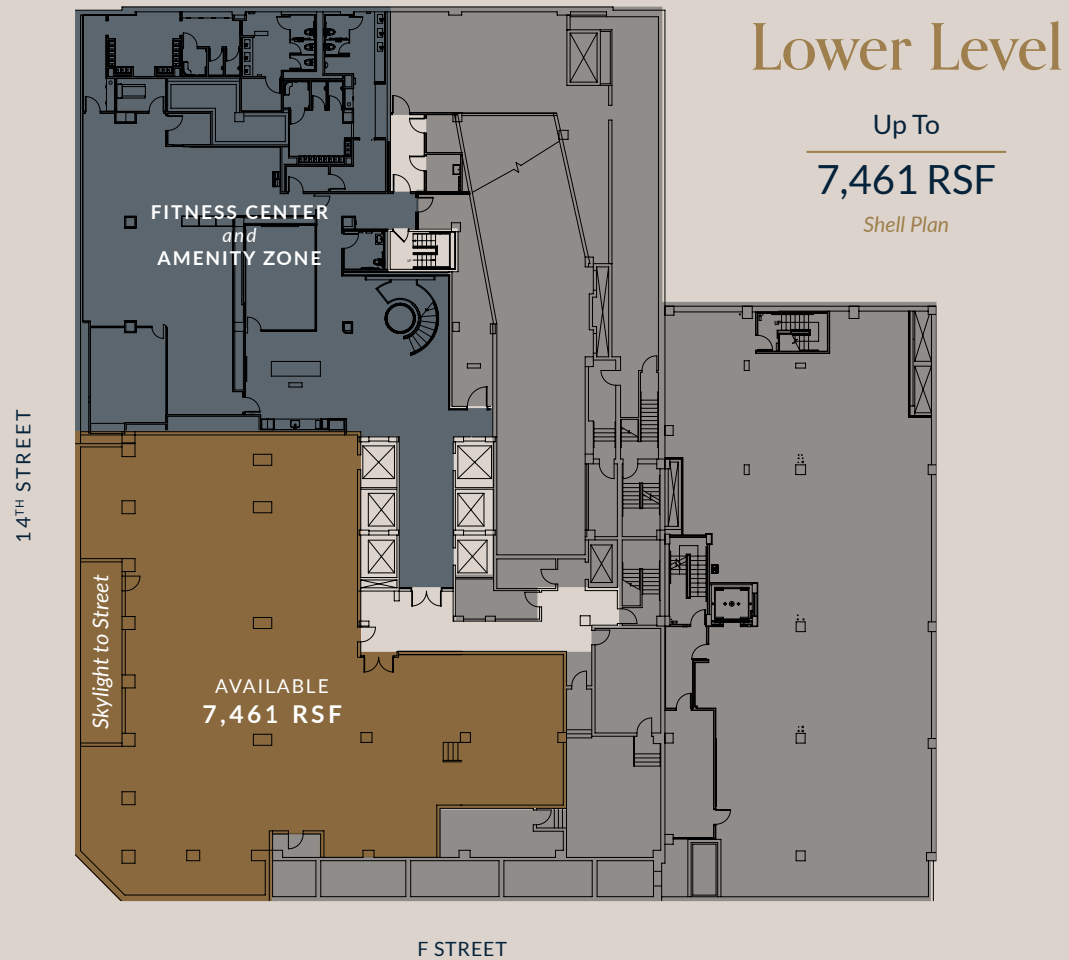

FLOOR AVAILABILITY

**FOR LEASING,
CONTACT:**

Laurie McMahon
Laurie.McMahon@cushwake.com
+1 202 266 1185

James Collins
James.Collins@cushwake.com
+1 202 266 1188

Ellison Cook
Ellison.Cook@cushwake.com
+1 703 847 2735